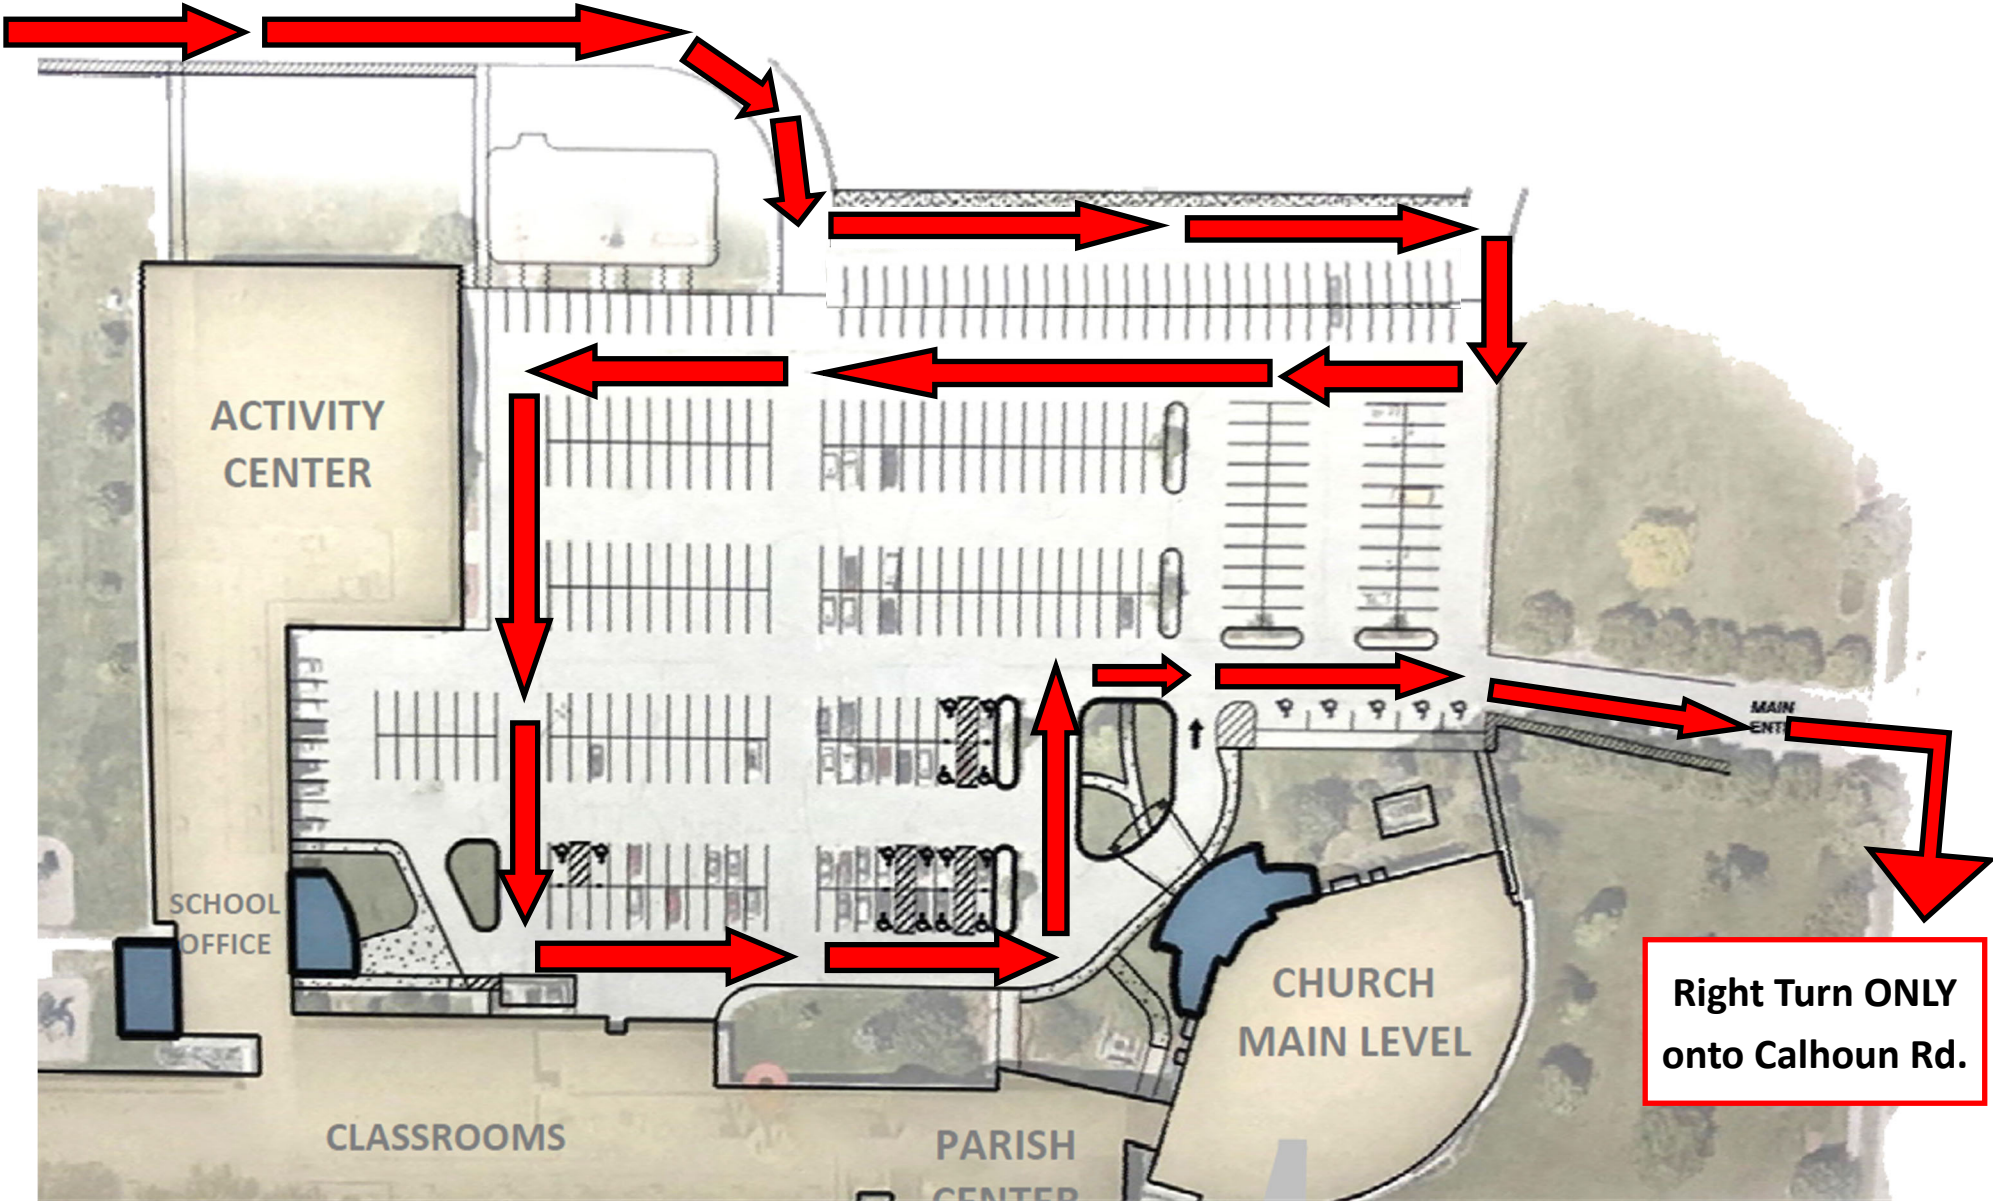

# Afternoon Car Line

2:30 PM—3:15 PM

**Right Turn ONLY  
onto Calhoun Rd.**